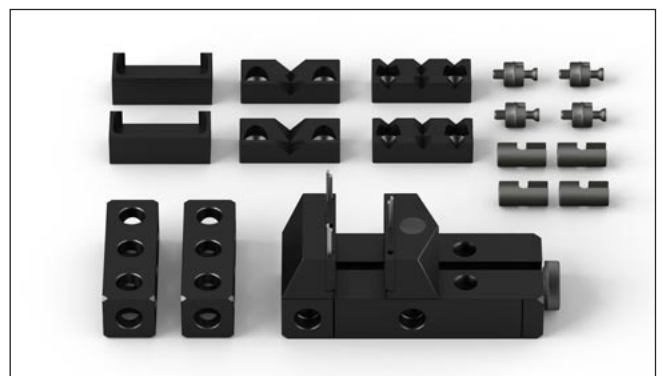

## #294409-1 Extension for cylindrical parts

ALUFIX 25, 26-pcs.

**1.659 €**

Nr.	Pcs.	Name
22253-1	4	Deltablock 120°
82125-1A	1	3 Jaw Keyless Chuck
21374-1	2	Bar 25x25x75
25743	8	Combi-Bolt
23240	8	Lock ALUFIX

## #294410-1 Extension for square parts

ALUFIX 25, 20-pcs.

**1.297 €**

Nr.	Pcs.	Name
81792-1	1	Vise set
21374-1	2	Bar 25x25x75
25743	4	Combi-Bolt
23240	4	Lock ALUFIX

All prices exclusive of VAT.

The complete sales and delivery terms are shown and ready to download on our website [www.witte-barskamp.de](http://www.witte-barskamp.de).