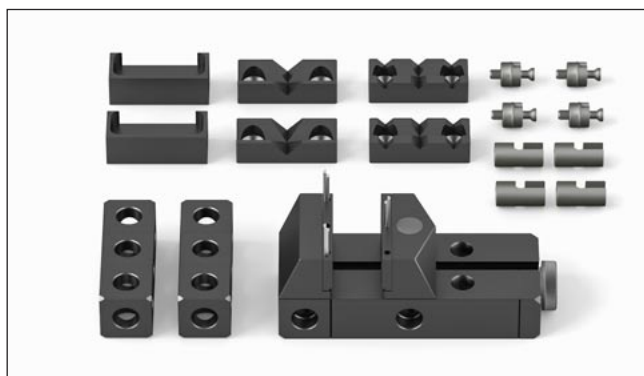

Fixed on precision

ALUFIX: It's all in

ALUFIX from Witte is the worldwide proven clamping and fixturing system for reproducible workpiece fixtures in dimensional metrology and production technology.

ALUFIX components are used to set up measuring and checking fixtures, assembly and welding devices, master jigs and supporting structures for cubings and gauges.

Further exemplary fields of application are prototyp building as well as supporting data control models during design development.

294408-1 Starter-Set ALUFIX 25, 46-pcs.

2.399€

Nr.	Pcs.	Name
124676-1	1	Grid Base Plate 400x500 mm
82033-1	4	Screw-jack
21667-1	4	Cap for screw-jack
285204-1	3	x-y-Stop for screw-jack
85232-1	3	Clamping plate
11432-51	3	Socket head screw M6x25
22772	3	Washer
22263-1	4	Hold down stud
22268-1	4	Traverse holder with heel
22258-1	4	Hold down spring
80600	4	Fixing disk with stud shoulder
81493-1	1	Tools (10 pcs.)

Combine your individual starter set now, and off you go:

#294409-1 Extension for cylindrical parts ALUFIX 25, 26-pcs.

1.495€

Nr.	Pcs.	Name
22253-1	4	Deltablock 120°
82125-1A	1	3 Jaw Keyless Chuck
21374-1	2	Bar 25x25x75
25743	8	Combi-Bolt
23240	8	Lock ALUFIX

#294410-1 Extension for square parts ALUFIX 25, 20-pcs.

1.170€

Nr.	Pcs.	Name
81792-1	1	Vise set
21374-1	2	Bar 25x25x75
25743	4	Combi-Bolt
23240	4	Lock ALUFIX

All prices exclusive of VAT.

The complete sales and delivery terms are shown and ready to download on our website www.witte-barskamp.de.